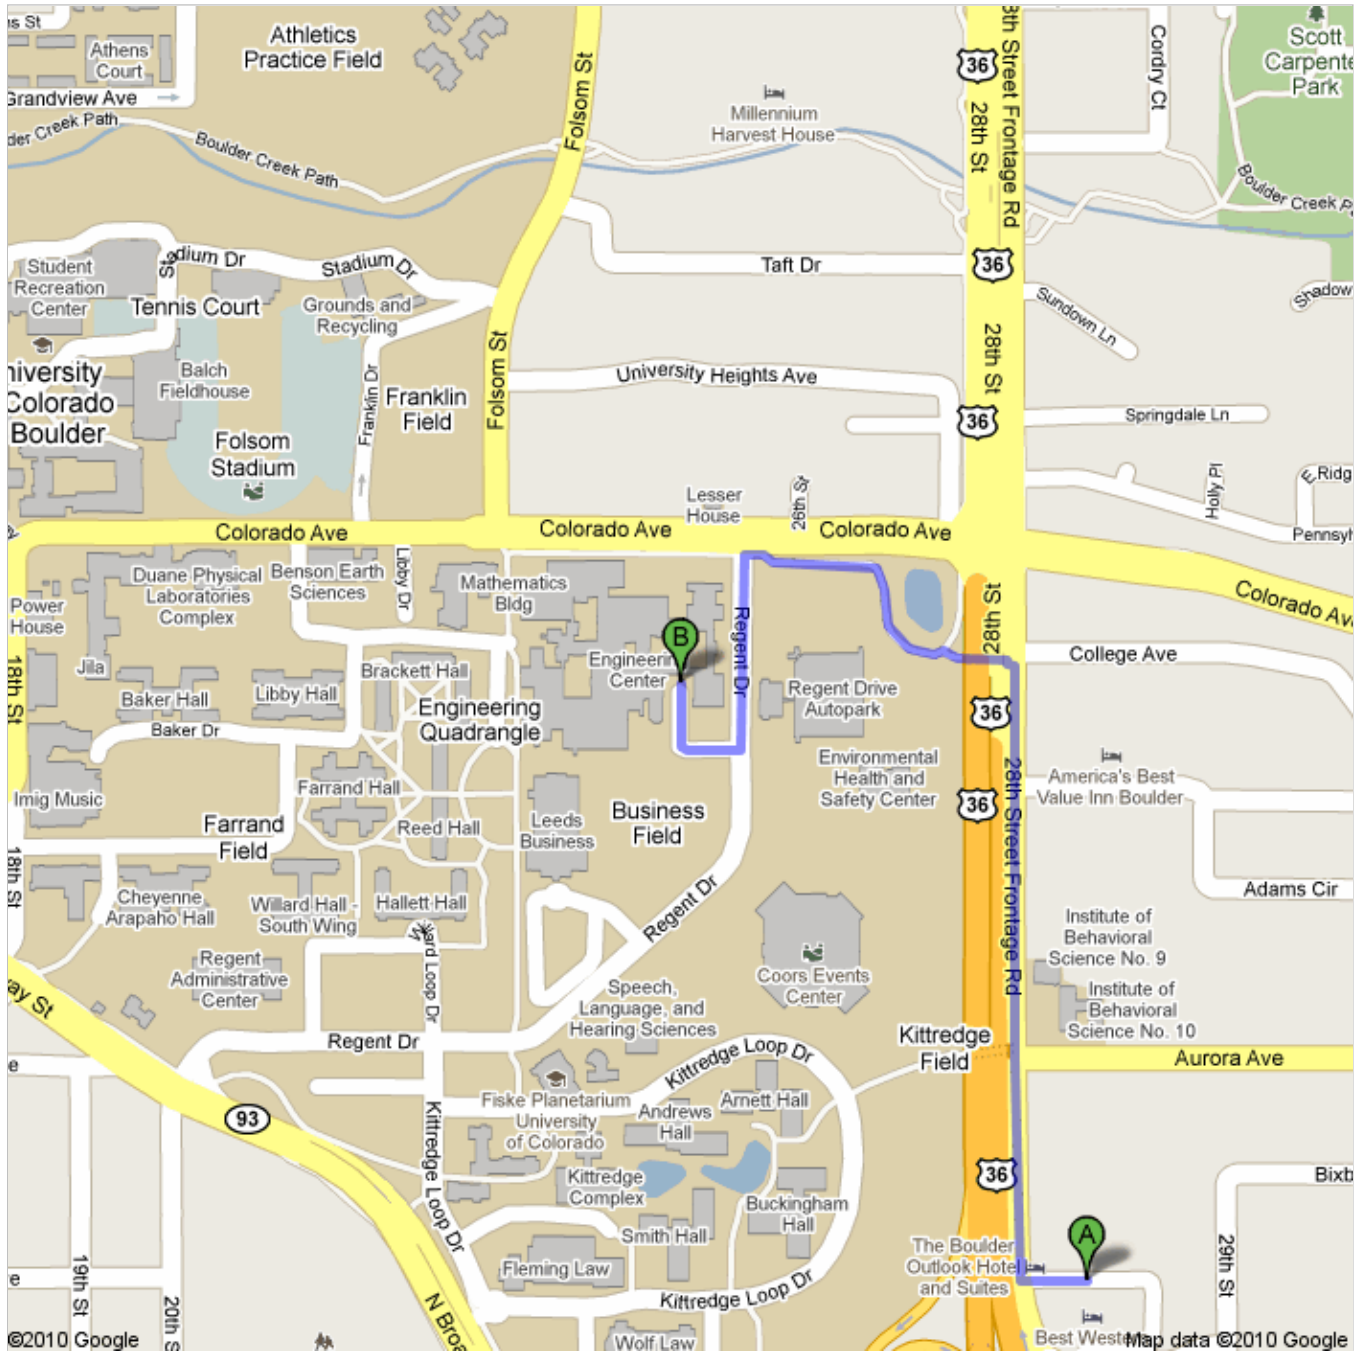

Directions to Engineering Center, Boulder, CO 80305
0.8 mi – about 16 mins

Save trees. Go green!
 Download Google Maps on your phone at google.com/gmm

Walking directions are in beta.
 Use caution – This route may be missing sidewalks or pedestrian paths.

 Unknown road

-
- | | |
|---|---------------------------|
| 1. Head west toward 28th Street Frontage Rd
About 1 min | go 210 ft
total 210 ft |
|  2. Turn right at 28th Street Frontage Rd
About 7 mins | go 0.4 mi
total 0.4 mi |
|  3. Turn left toward Regent Dr
About 5 mins | go 0.2 mi
total 0.6 mi |
|  4. Turn left at Regent Dr
About 2 mins | go 0.1 mi
total 0.7 mi |
|  5. Turn right at Engineering Dr
About 1 min | go 394 ft
total 0.8 mi |

 Engineering Center, Boulder, CO 80305

These directions are for planning purposes only. You may find that construction projects, traffic, weather, or other events may cause conditions to differ from the map results, and you should plan your route accordingly. You must obey all signs or notices regarding your route.

Map data ©2010 Google

Directions weren't right? Please find your route on maps.google.com and click "Report a problem" at the bottom left.