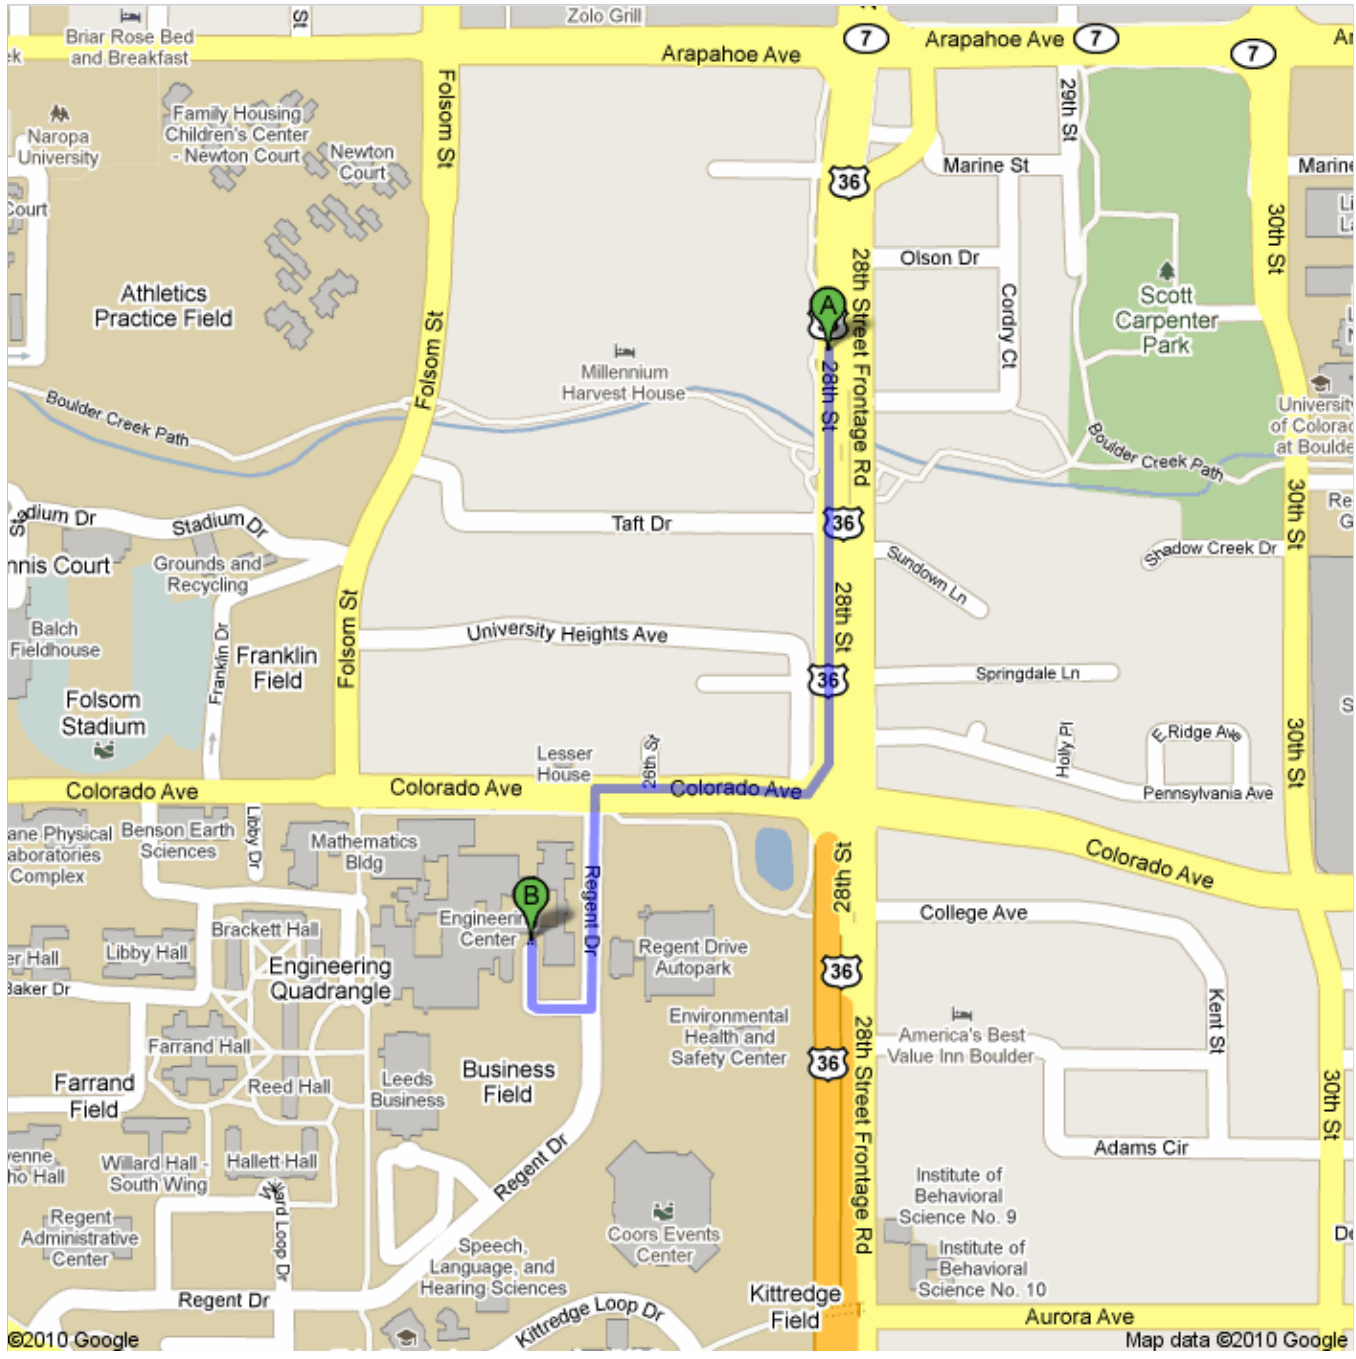

Directions to Engineering Center, Boulder, CO 80305
0.6 mi – about 13 mins

Save trees. Go green!
Download Google Maps on your phone at google.com/gmm

Walking directions are in beta.
Use caution – This route may be missing sidewalks or pedestrian paths.

 Millennium Harvest House
1345 28th Street, Boulder, CO 80302 - (303) 443-3850

-
- | | |
|---|--------------|
| 1. Head south on 28th St toward Taft Dr | go 0.3 mi |
| About 6 mins | total 0.3 mi |
|  2. Turn right at Colorado Ave | go 0.1 mi |
| About 3 mins | total 0.4 mi |
|  3. Turn left at Regent Dr | go 0.1 mi |
| About 3 mins | total 0.5 mi |
|  4. Turn right at Engineering Dr | go 394 ft |
| About 1 min | total 0.6 mi |

 Engineering Center, Boulder, CO 80305

These directions are for planning purposes only. You may find that construction projects, traffic, weather, or other events may cause conditions to differ from the map results, and you should plan your route accordingly. You must obey all signs or notices regarding your route.

Map data ©2010 [Google](#)

Directions weren't right? Please find your route on maps.google.com and click "Report a problem" at the bottom left.