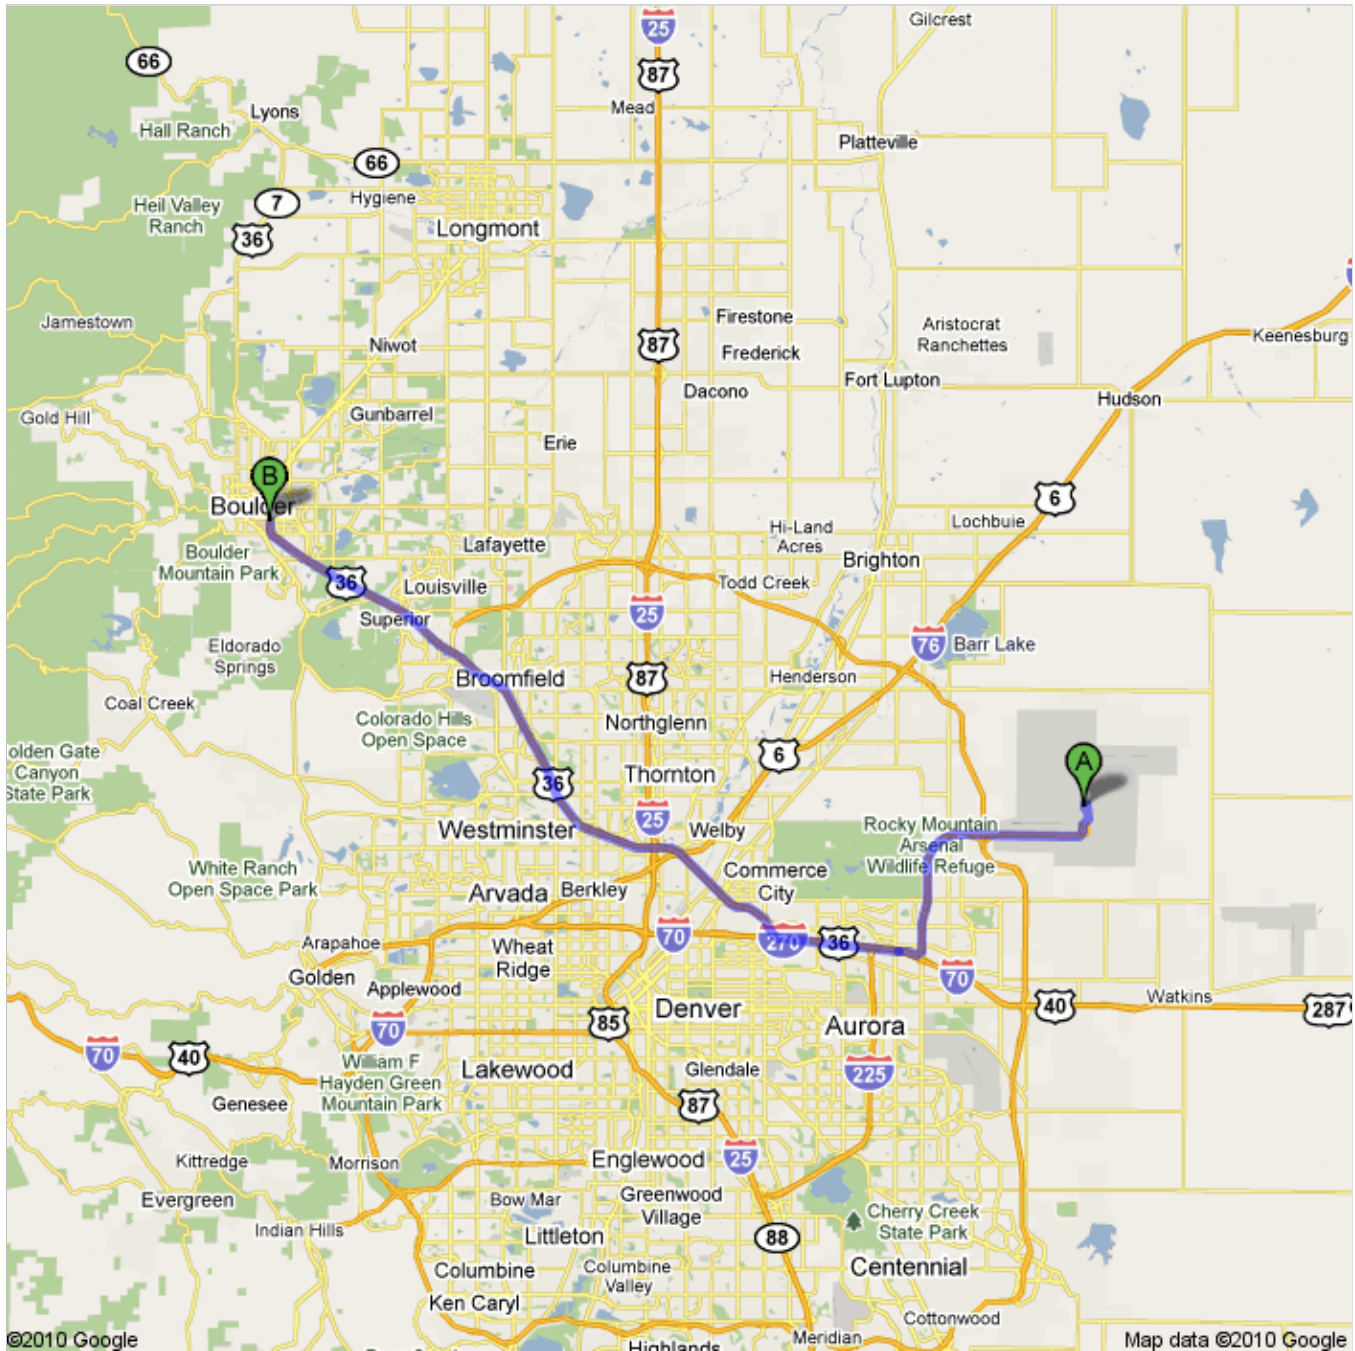

Directions to The Boulder Outlook Hotel and Suites
800 28th Street, Boulder, CO 80303 - (303) 443-3322
43.0 mi – about **44 mins** – up to 1 hour 10 mins in traffic

Save trees. Go green!
Download Google Maps on your phone at google.com/gmm

 Denver International Airport, Denver, CO 80249

-
- | | |
|---|-----------------------------|
| 1. Head north
About 2 mins | go 0.9 mi
total 0.9 mi |
| 2. Take the ramp onto Pena Blvd
About 11 mins | go 11.4 mi
total 12.3 mi |
|  3. Merge onto I-70 W
About 6 mins | go 4.6 mi
total 16.9 mi |
|  4. Slight right at I-270 W (signs for Ft Collins)
About 7 mins | go 5.8 mi
total 22.7 mi |
|  5. Continue onto US-36 W
Destination will be on the right
About 19 mins | go 20.3 mi
total 43.0 mi |

 The Boulder Outlook Hotel and Suites
800 28th Street, Boulder, CO 80303 - (303) 443-3322

These directions are for planning purposes only. You may find that construction projects, traffic, weather, or other events may cause conditions to differ from the map results, and you should plan your route accordingly. You must obey all signs or notices regarding your route.

Map data ©2010 Google

Directions weren't right? Please find your route on maps.google.com and click "Report a problem" at the bottom left.