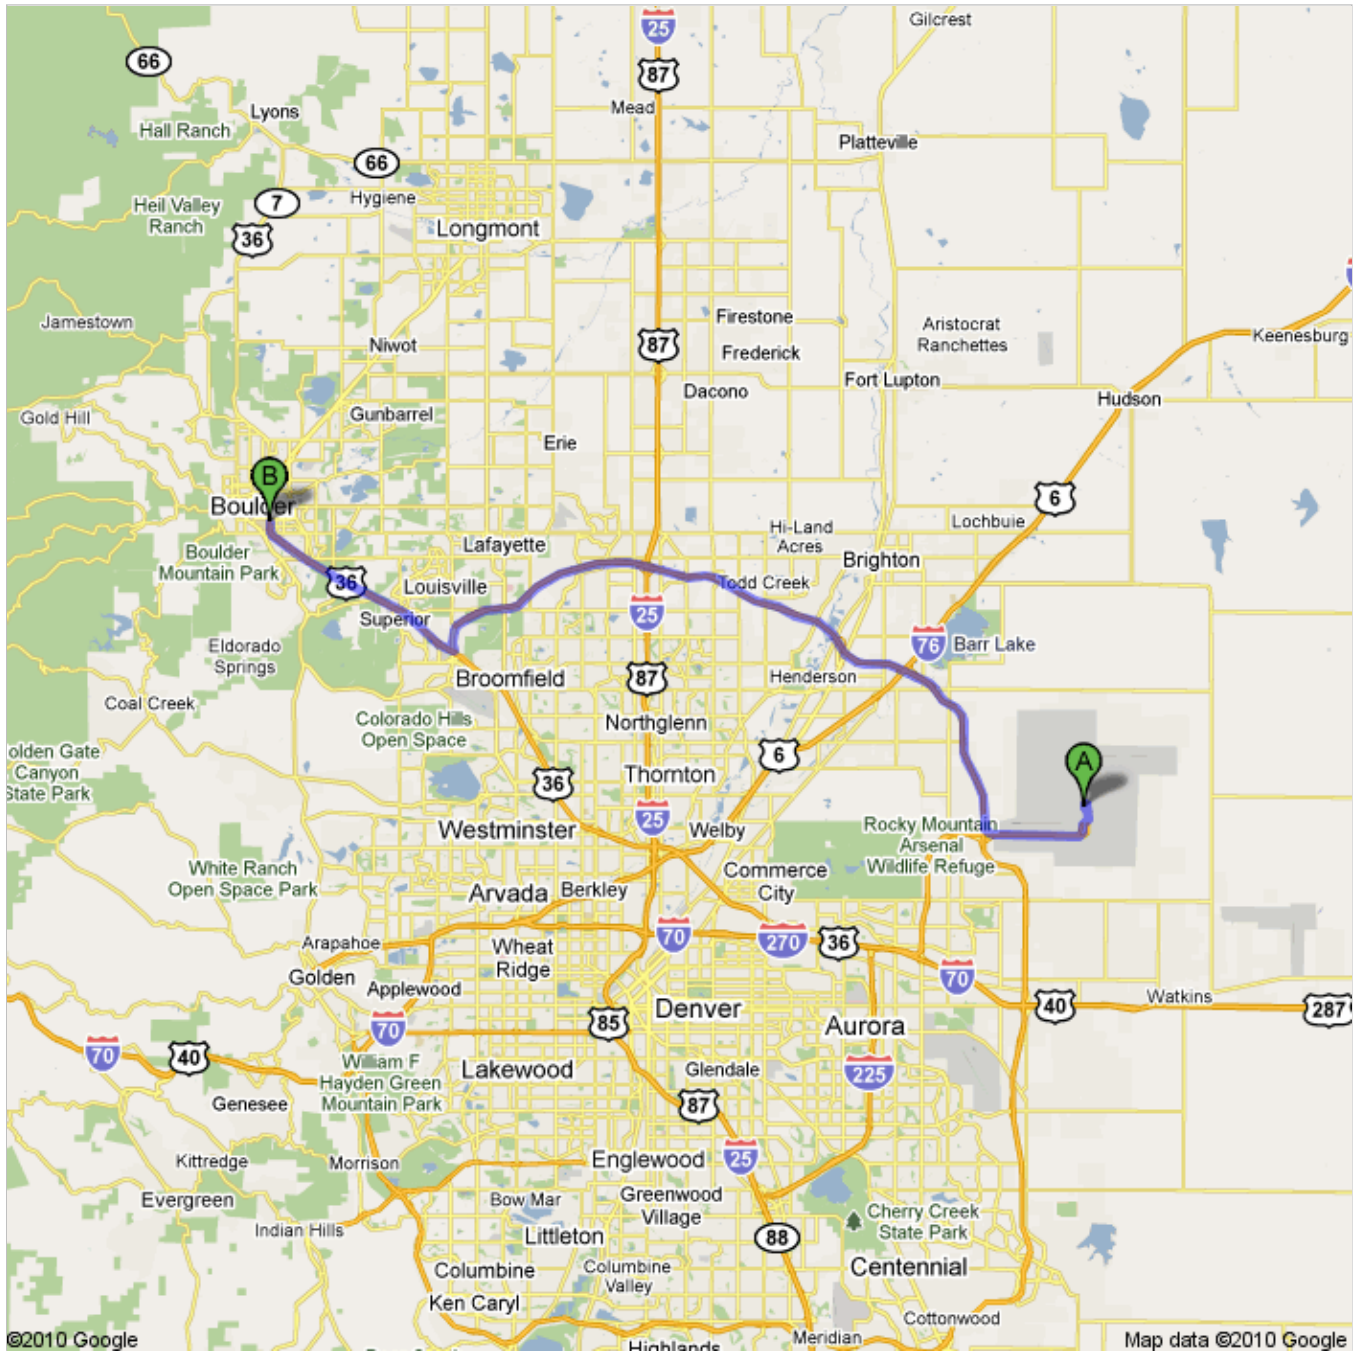

Directions to The Boulder Outlook Hotel and Suites

800 28th Street, Boulder, CO 80303 - (303) 443-3322

41.1 mi – about 39 mins – up to 50 mins in traffic

Save trees. Go green!
Download Google Maps on your phone at google.com/gmm

 Denver International Airport, Denver, CO 80249

- | | |
|---|-----------------------------|
| 1. Head north
About 2 mins | go 0.9 mi
total 0.9 mi |
| 2. Take the ramp onto Pena Blvd
About 4 mins | go 3.8 mi
total 4.6 mi |
|  3. Take exit 6B toward Boulder/Ft. Collins
Toll road
About 1 min | go 0.9 mi
total 5.5 mi |
| 4. Merge onto E-470 N
Toll road
About 16 mins | go 17.5 mi
total 23.0 mi |
| 5. Continue onto Northwest Pkwy
Partial toll road
About 9 mins | go 9.4 mi
total 32.4 mi |
|  6. Take the ramp onto US-36 W
Destination will be on the right
About 8 mins | go 8.7 mi
total 41.1 mi |

 The Boulder Outlook Hotel and Suites
800 28th Street, Boulder, CO 80303 - (303) 443-3322

These directions are for planning purposes only. You may find that construction projects, traffic, weather, or other events may cause conditions to differ from the map results, and you should plan your route accordingly. You must obey all signs or notices regarding your route.

Map data ©2010 Google

Directions weren't right? Please find your route on maps.google.com and click "Report a problem" at the bottom left.